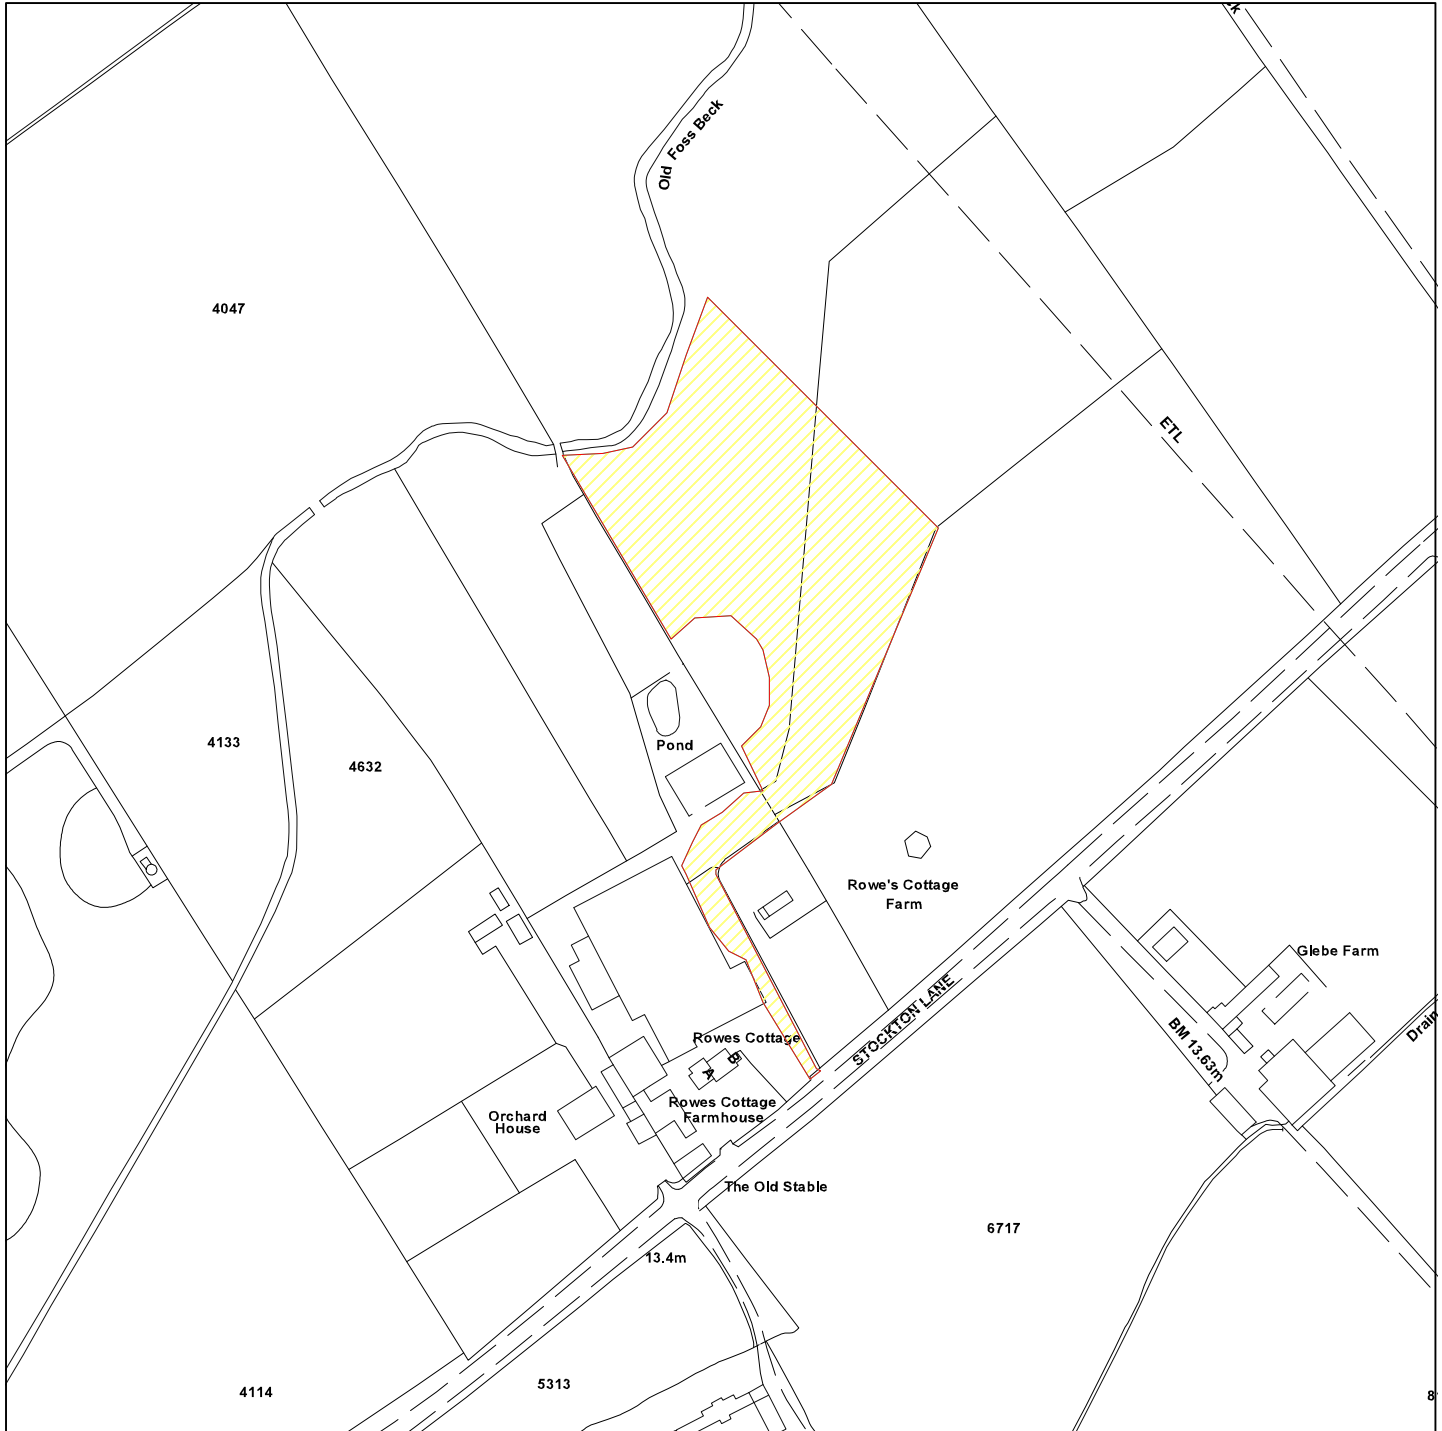

# Caravan Site, Stockton Lane, York, YO32 9UA

08/02729/FUL

Scale : 1:2500

Reproduced from the Ordnance Survey map with the permission of the Controller of Her Majesty's Stationery Office © Crown Copyright 2000.